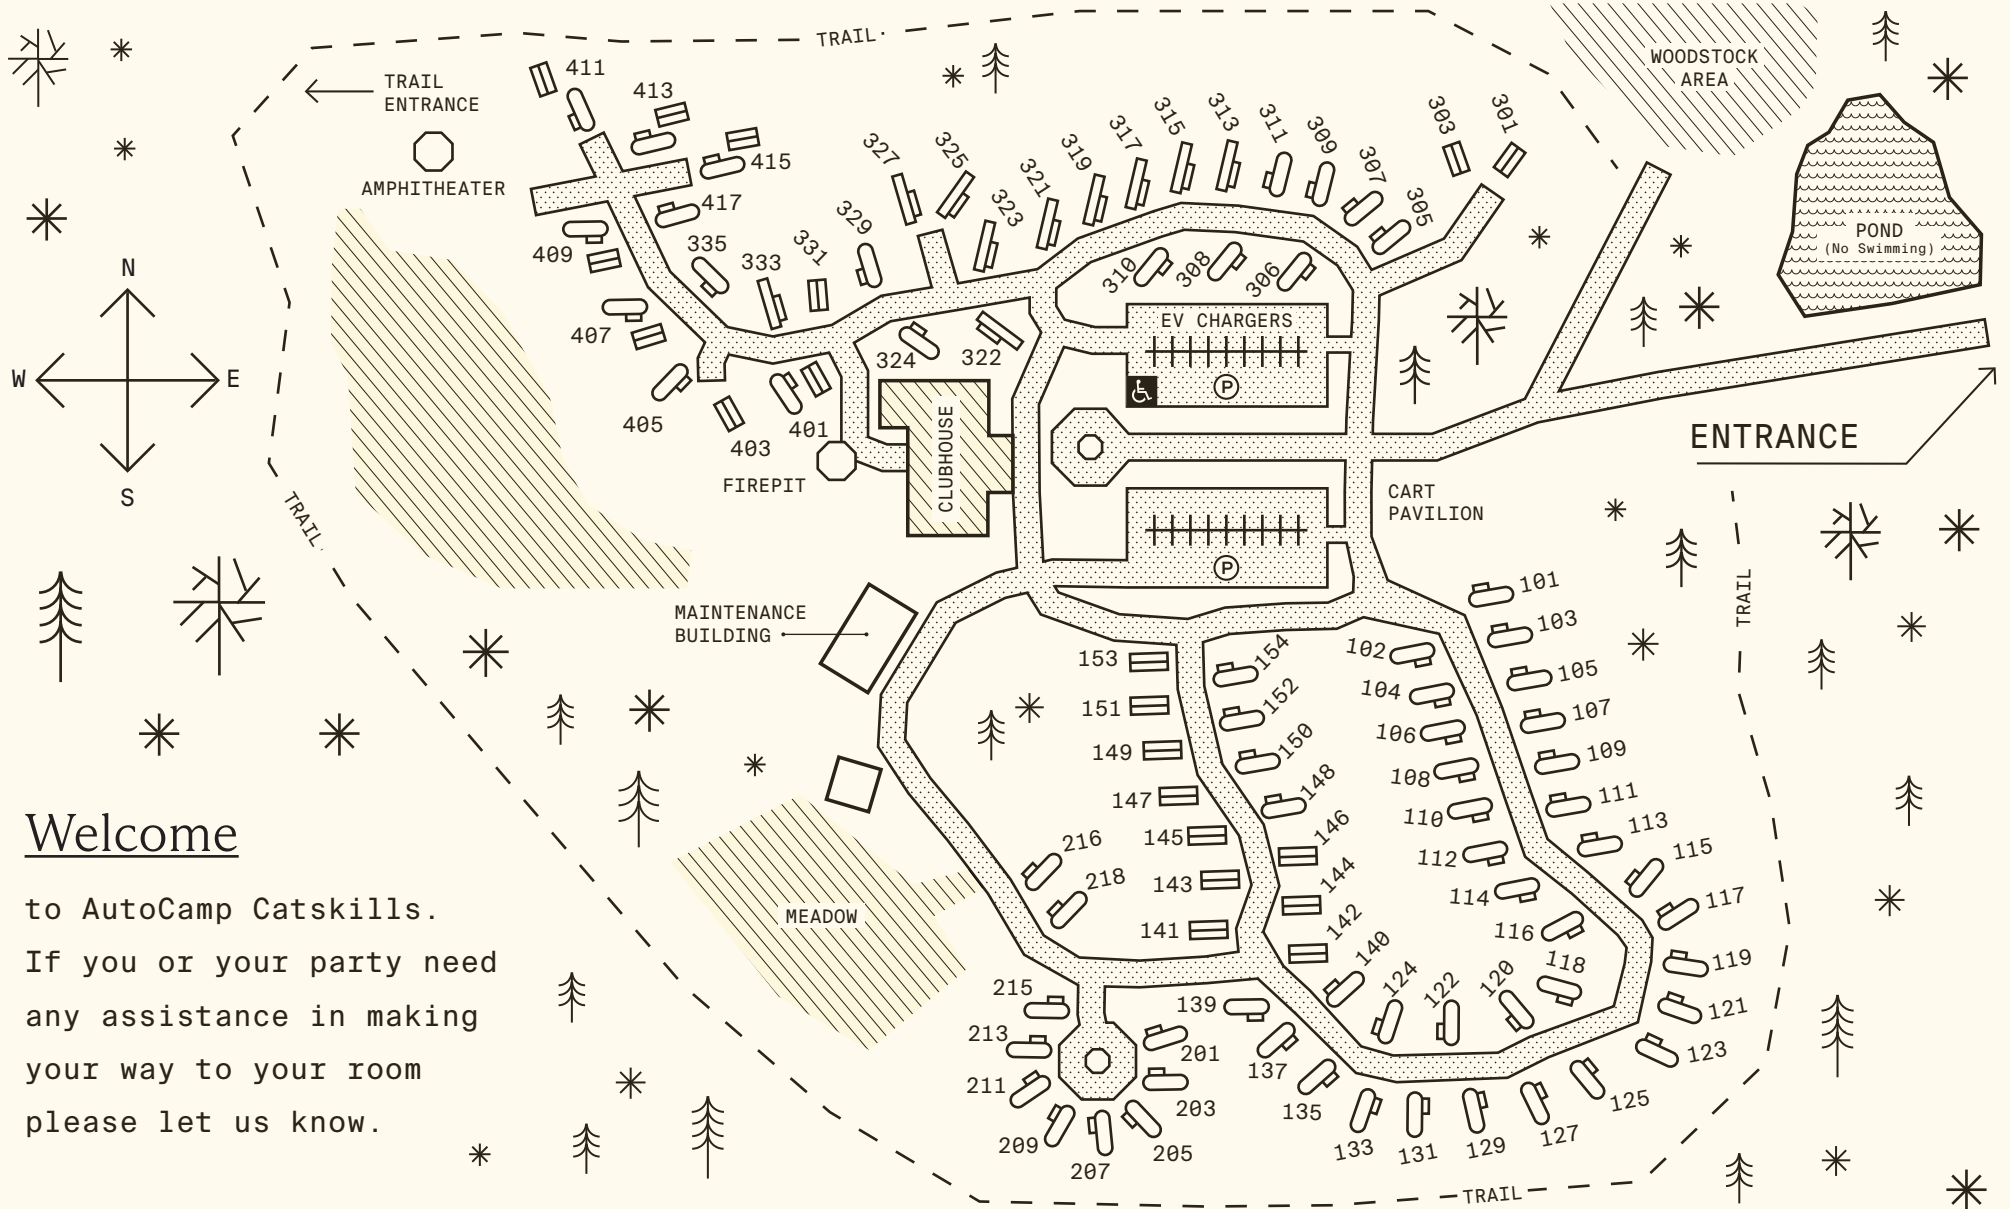

Property Map

AutoCamp Catskills

Welcome

to AutoCamp Catskills.
If you or your party need
any assistance in making
your way to your room
please let us know.

 Pedestrian only property.
no vehicles allowed beyond
parking areas.

Carts are available in the parking
areas to ease the transport of your
luggage to your room. Kindly return
your wagon when finished using it.

 [AUTOCAMP.COM](https://www.autocamp.com)

 FOLLOW @AUTOCAMP

882 NY-212, SAUGERTIES, NY.