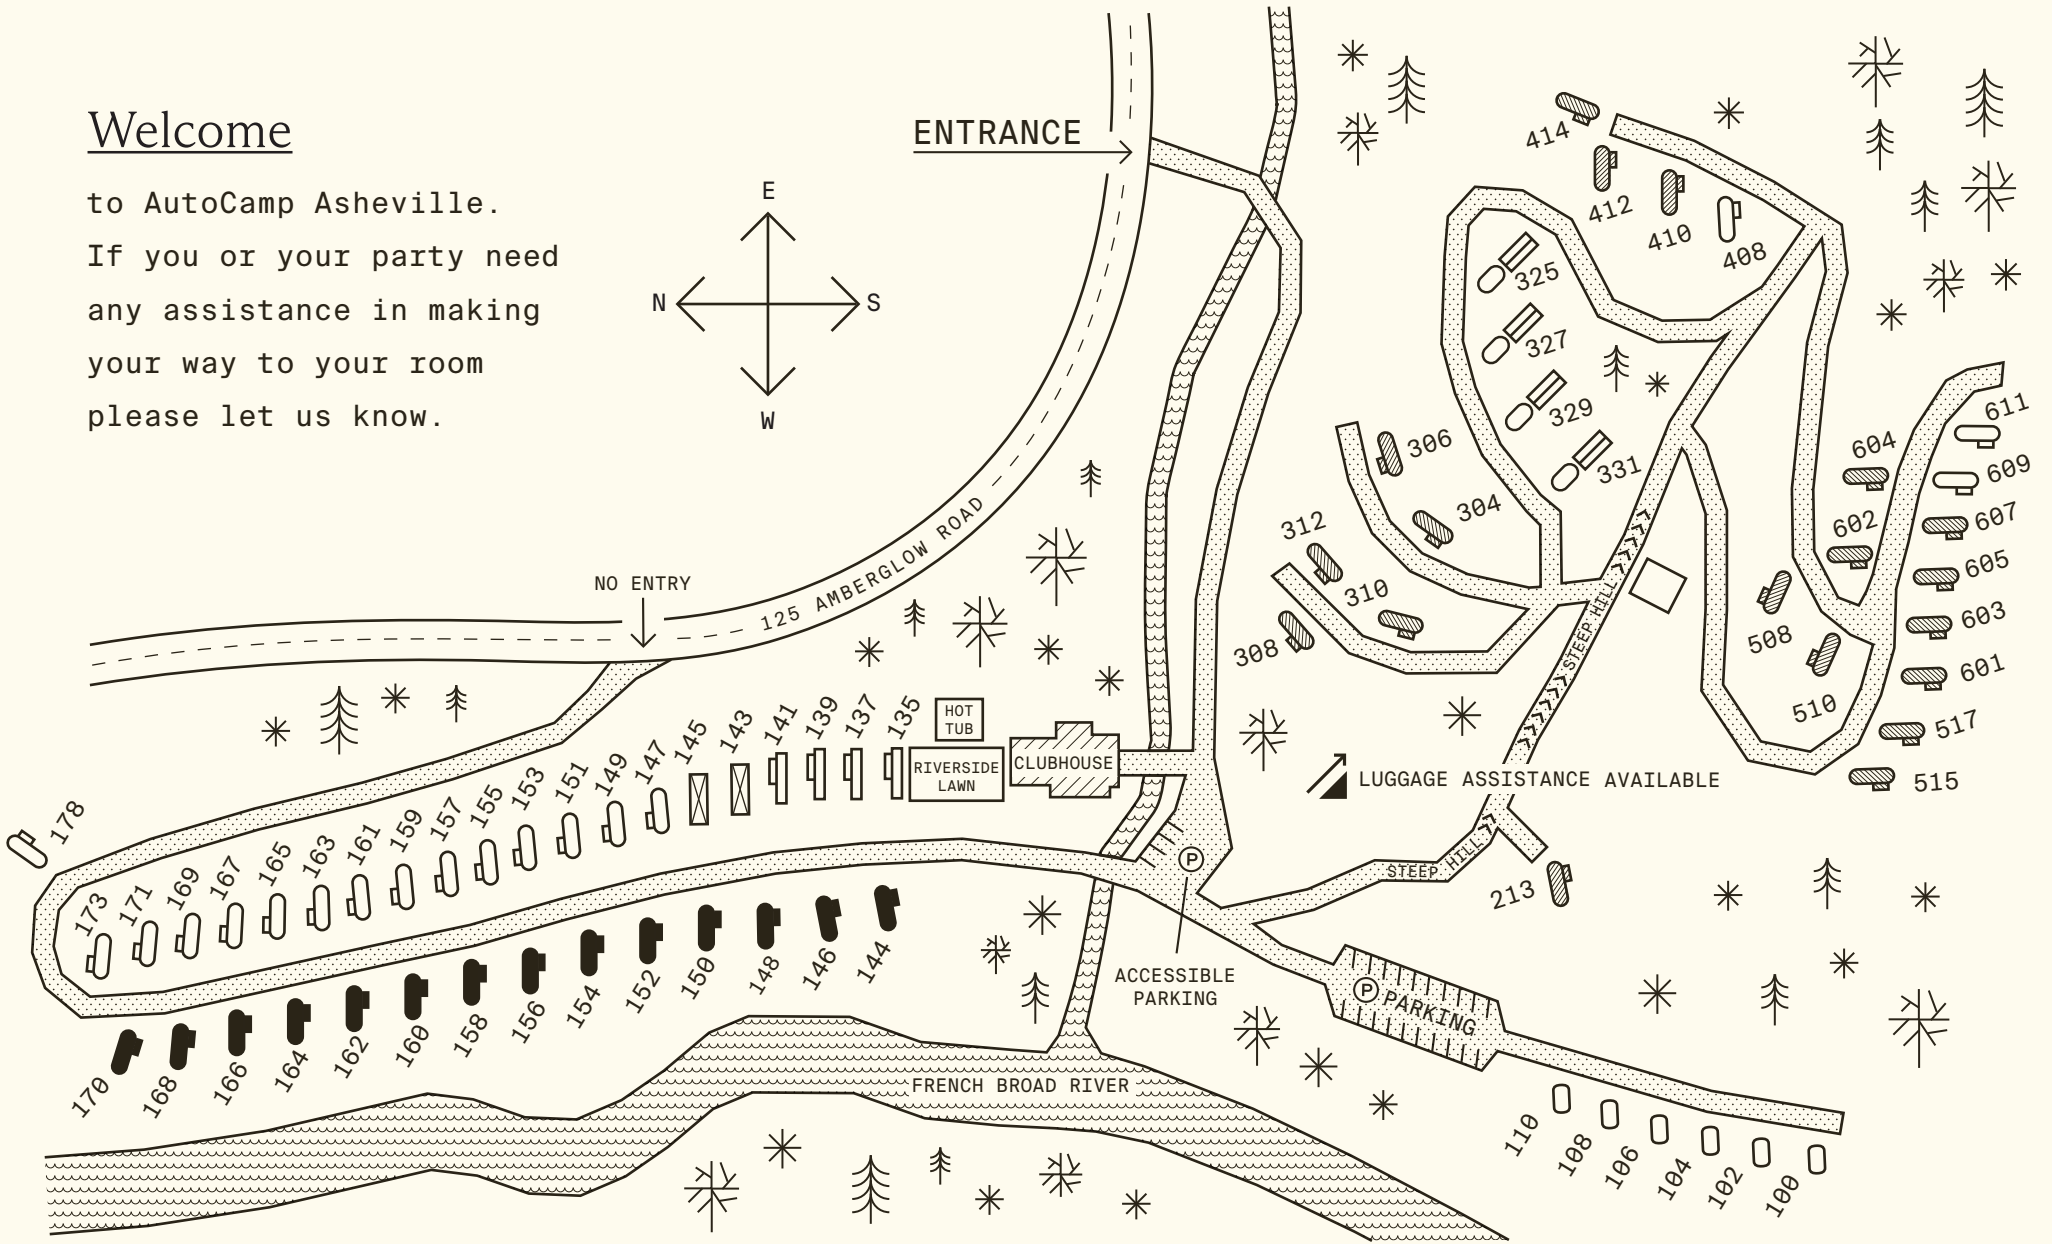

Property Map

AutoCamp Asheville

Welcome

to AutoCamp Asheville.
If you or your party need any assistance in making your way to your room please let us know.

(P) Pedestrian only property. no vehicles allowed beyond parking areas.

If your room is located beyond this symbol our staff can assist you with your luggage

[AUTOCAMP.COM](https://autocamp.com) [FOLLOW @AUTOCAMP](https://twitter.com/AUTOCAMP)
125 AMBERGLOW ROAD, ASHEVILLE, NC.