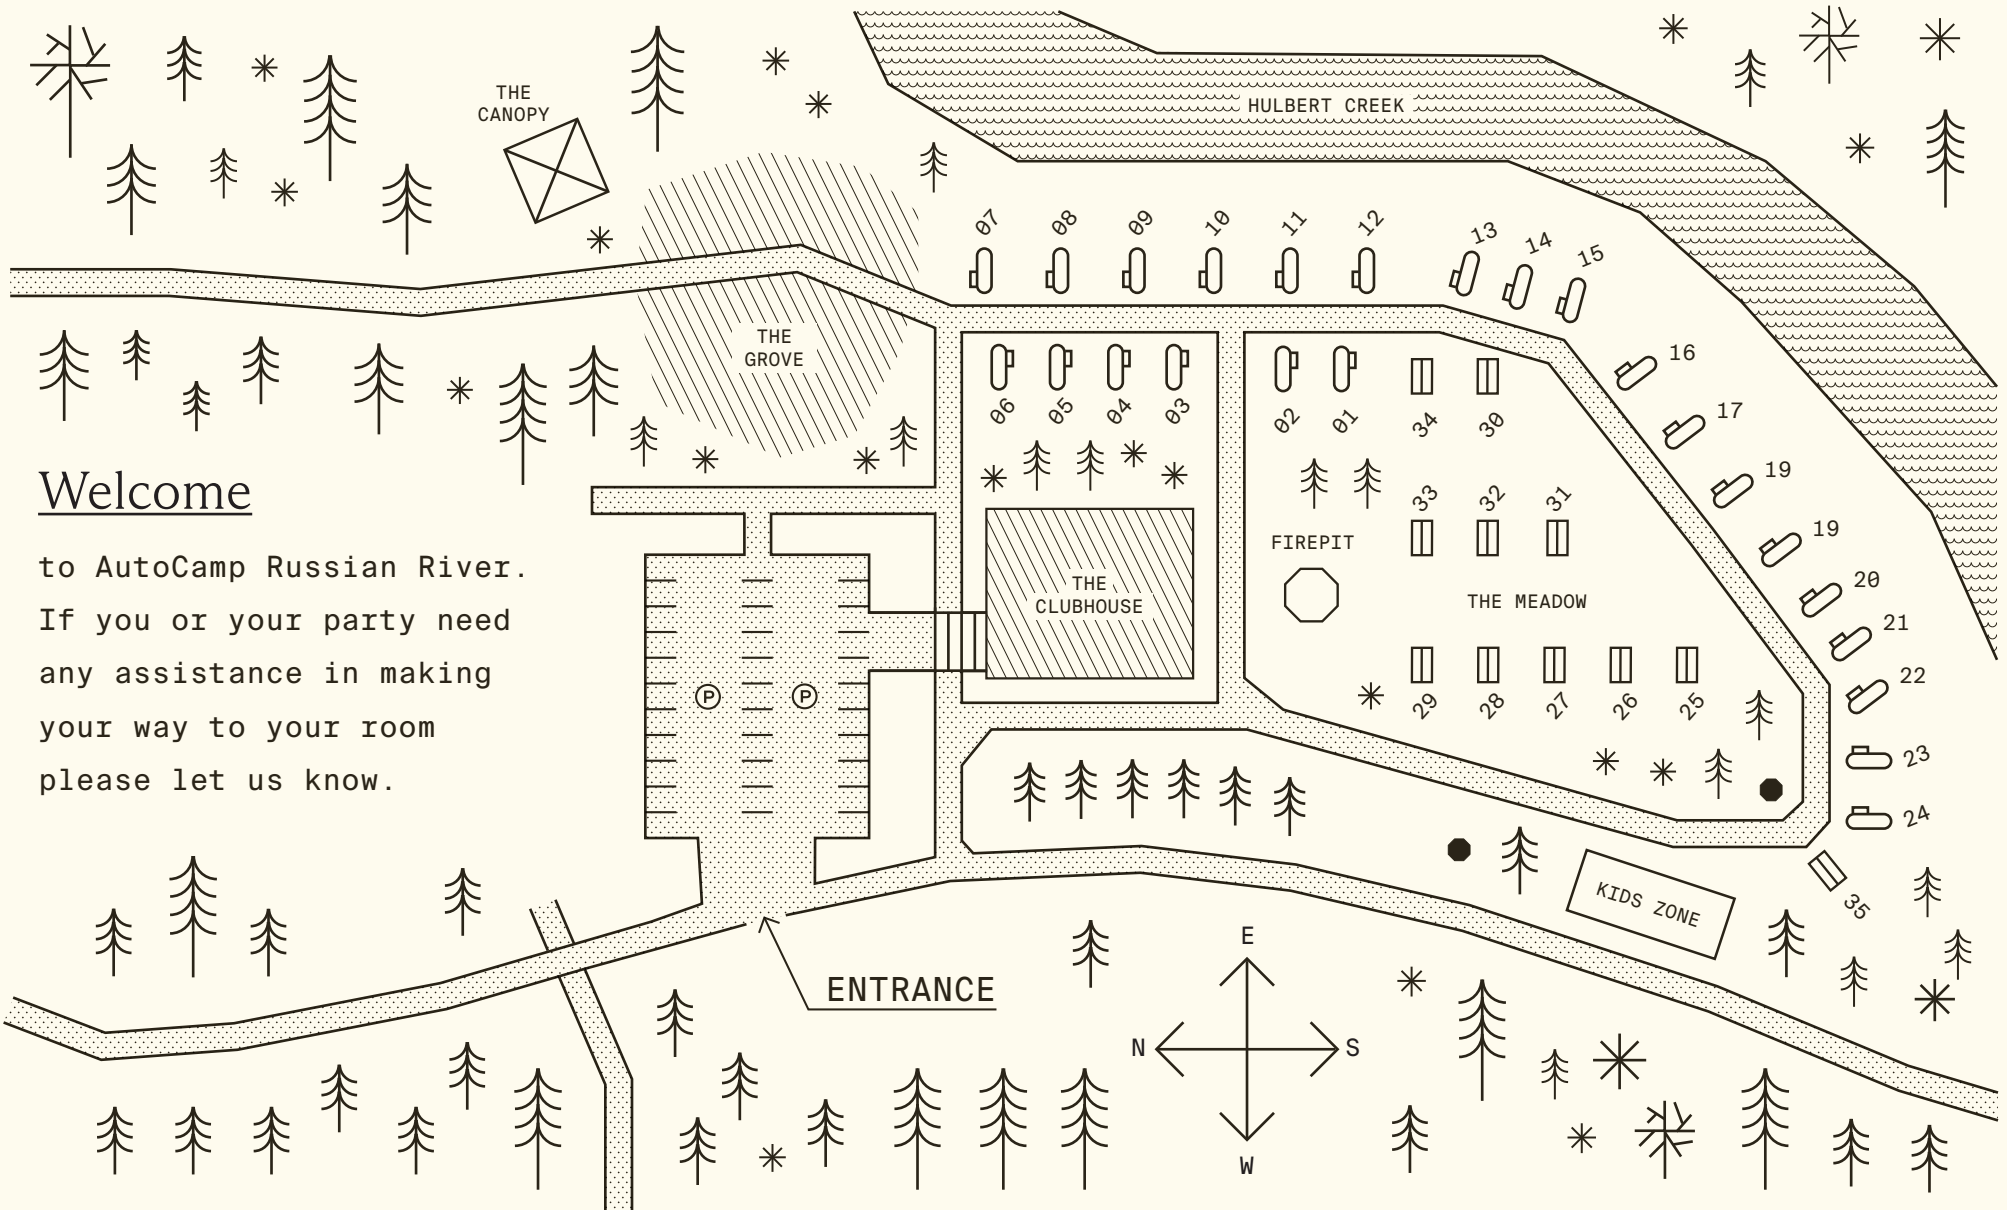

# AutoCamp Russian River

## Welcome

to AutoCamp Russian River.  
If you or your party need  
any assistance in making  
your way to your room  
please let us know.

**P** Pedestrian only property.  
no vehicles allowed beyond  
parking areas.

Carts are available in the parking  
areas to ease the transport  
of your luggage to your room.

[AUTOCAMP.COM](https://www.autocamp.com) FOLLOW @AUTOCAMP

14120 OLD CAZADERO RD, GUERNEVILLE, CA.