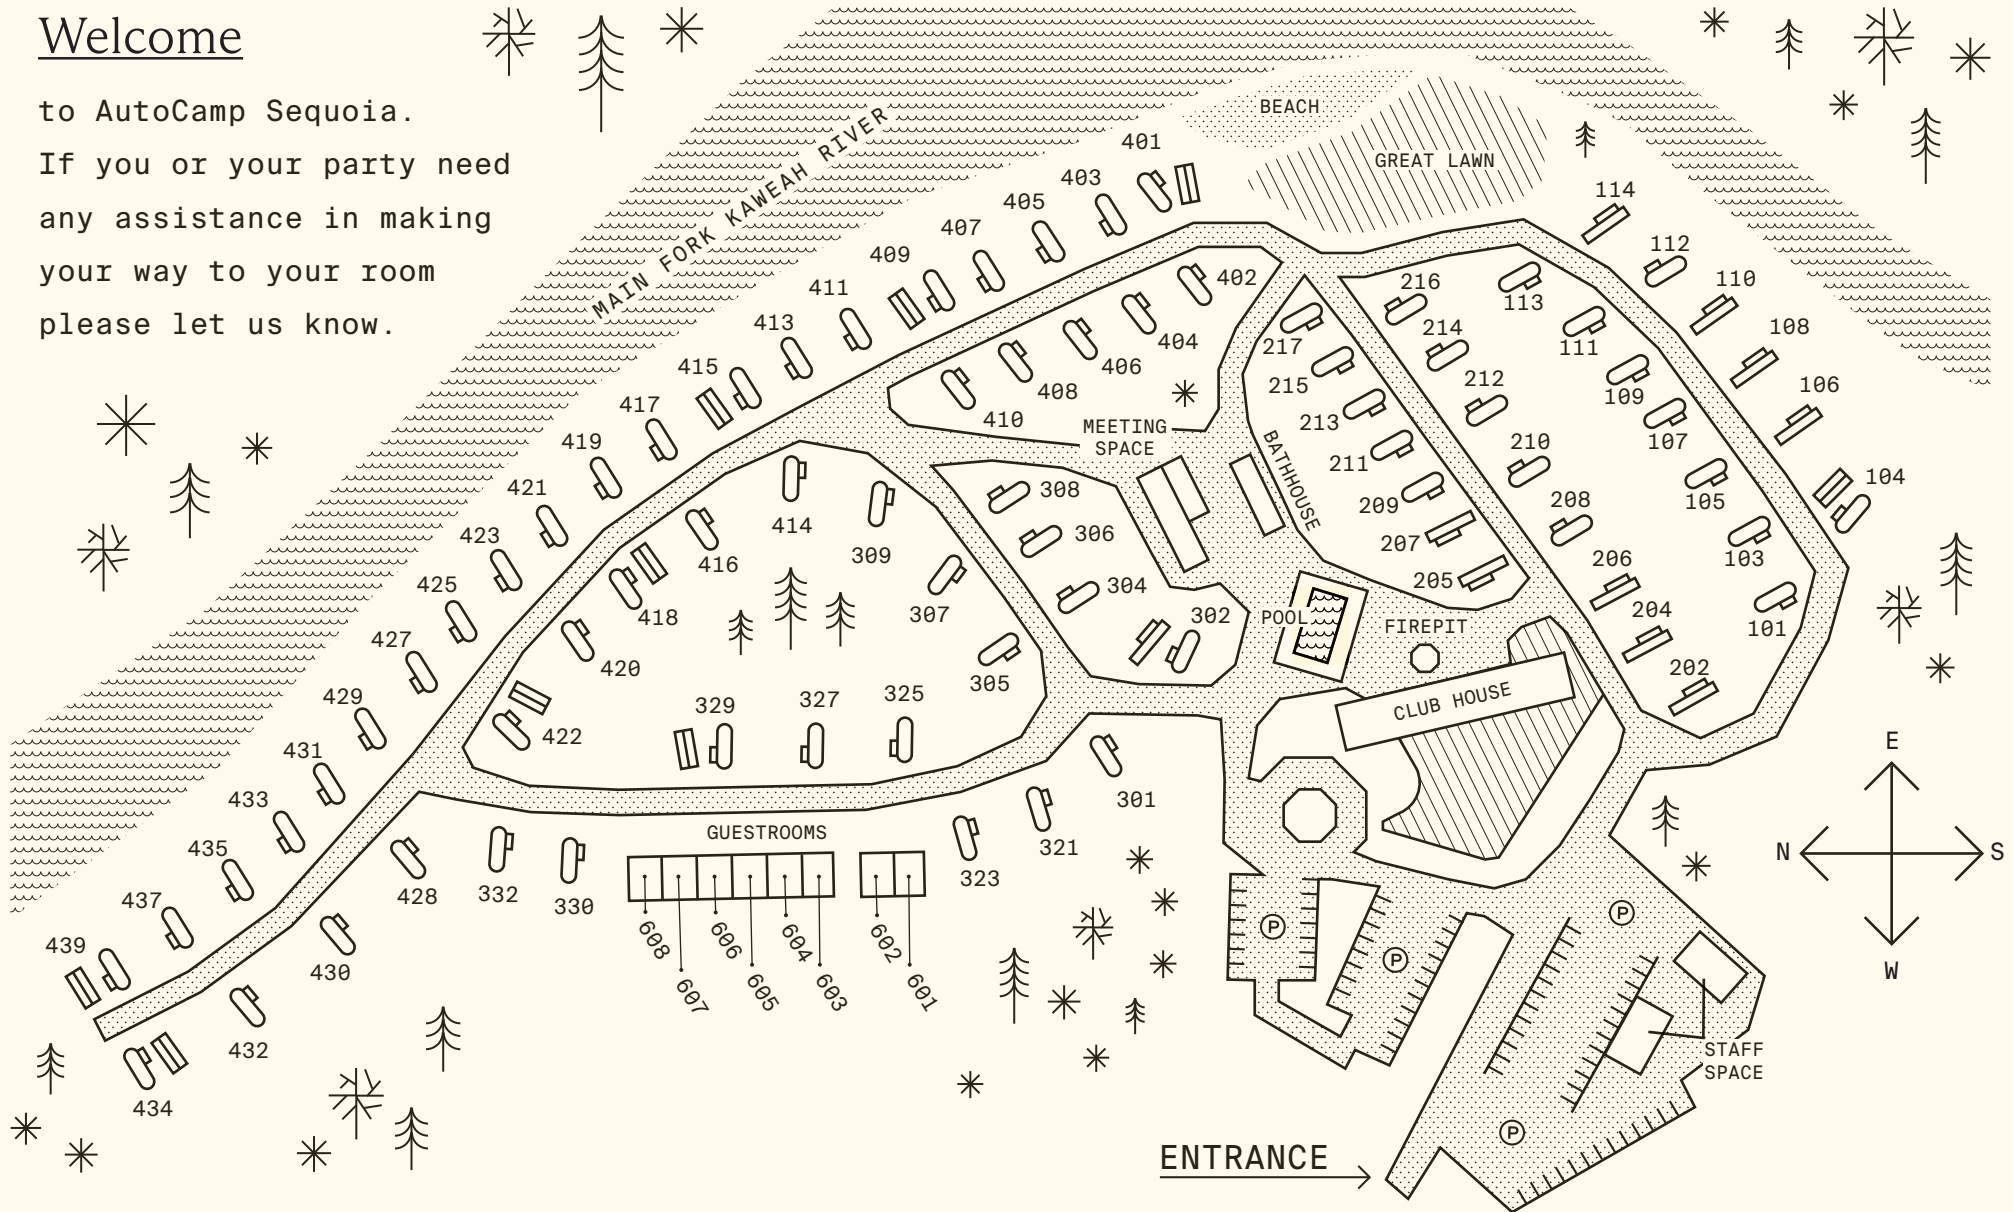

# Property Map

# AutoCamp Sequoia

## Welcome

to AutoCamp Sequoia.  
If you or your party need  
any assistance in making  
your way to your room  
please let us know.

**(P)** Pedestrian only property.  
no vehicles allowed beyond  
parking areas.

 Carts are available in the parking  
areas to ease the transport  
of your luggage to your room.

[→ AUTOCAMP.COM](https://www.autocamp.com) [FOLLOW @AUTOCAMP](https://www.instagram.com/autocamp)

40457 SIERRA DR, THREE RIVERS, CA.