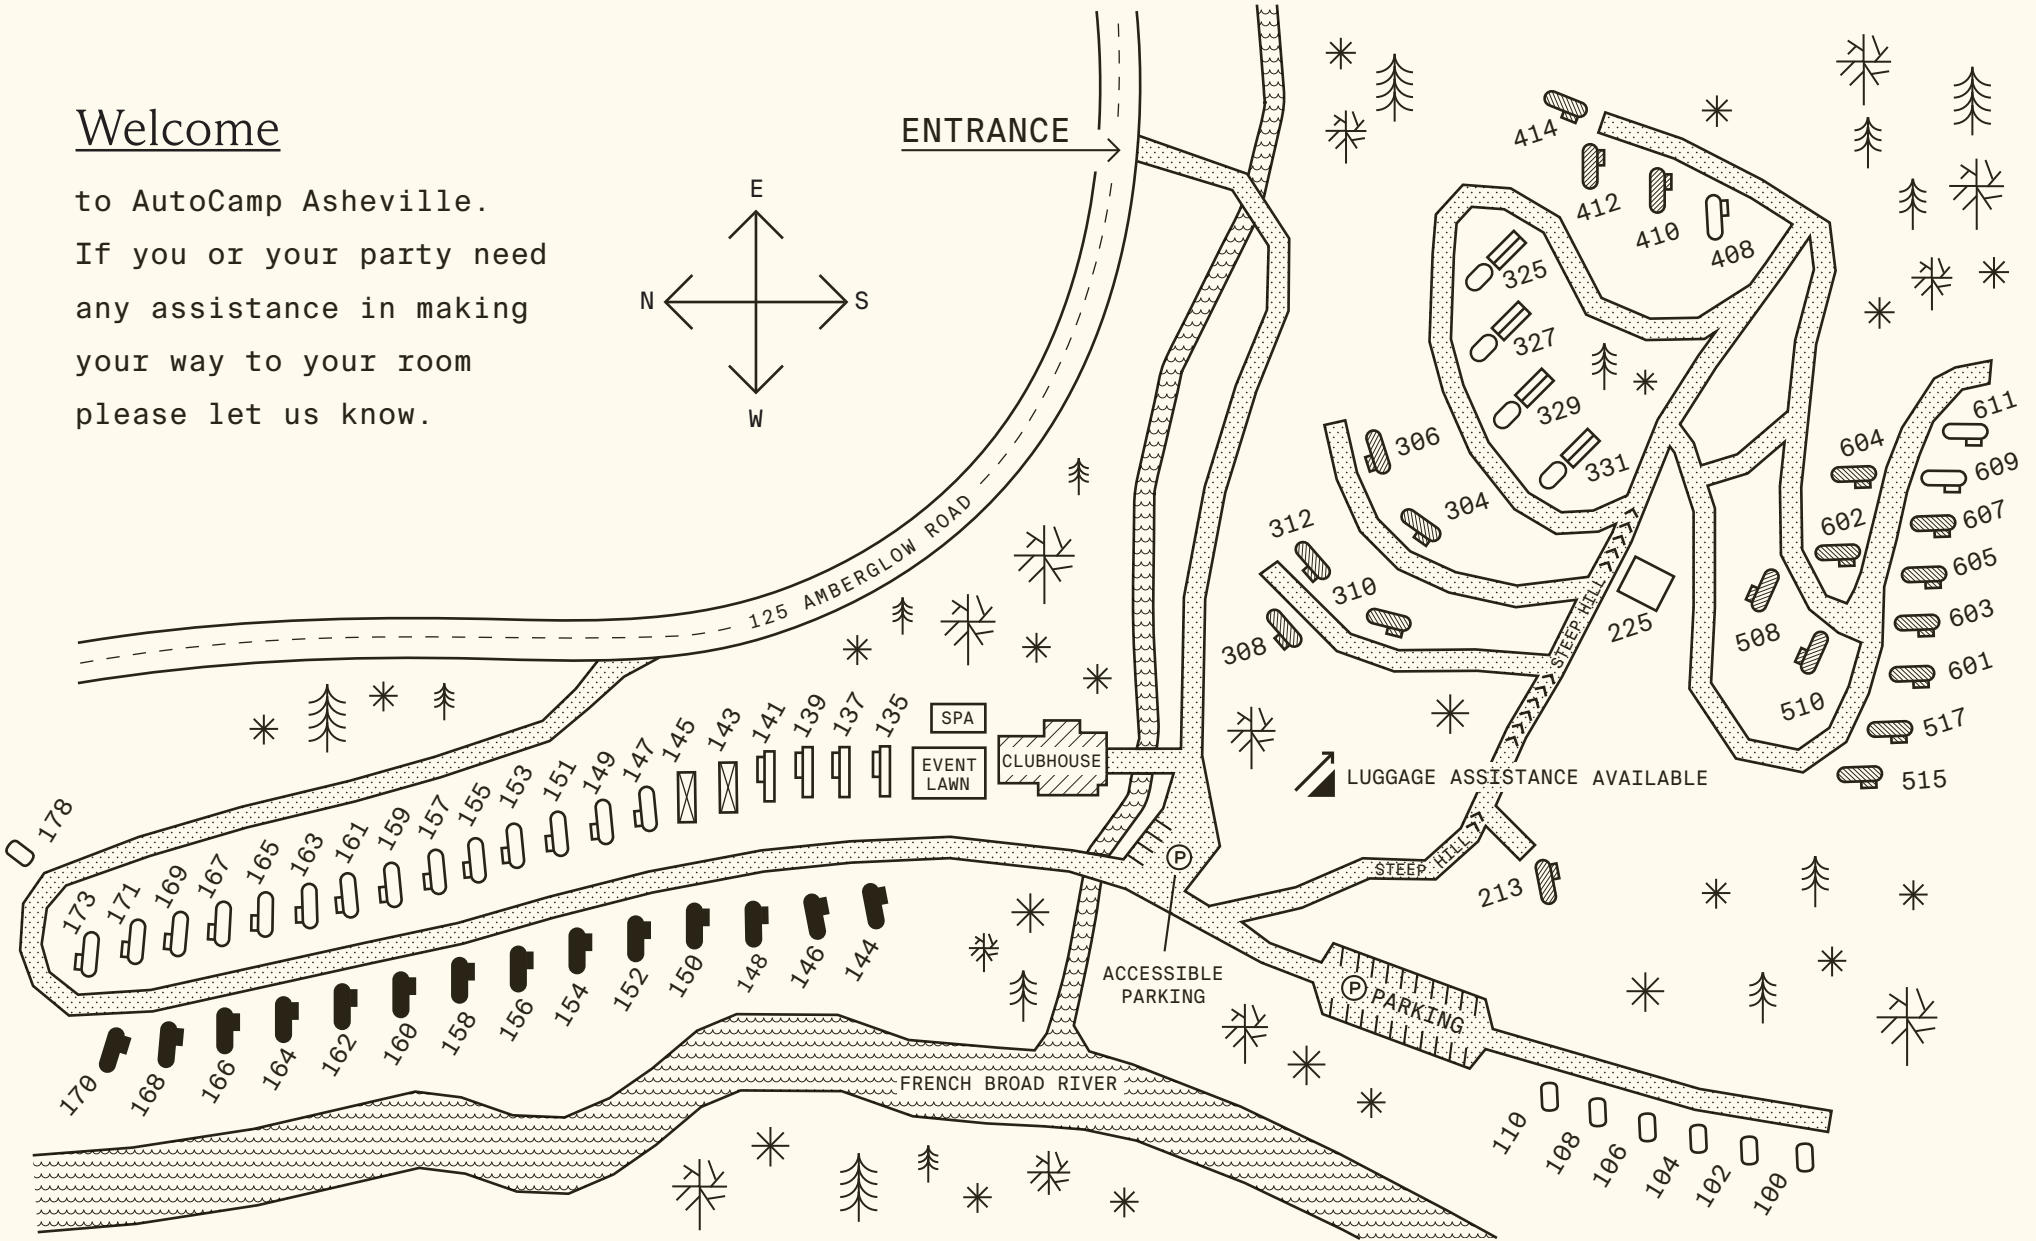

Property Map

AutoCamp Asheville

Welcome

to AutoCamp Asheville.
If you or your party need
any assistance in making
your way to your room
please let us know.

P Pedestrian only property.
no vehicles allowed beyond
parking areas.

If your room is located
beyond this symbol our staff
can assist you with your luggage

[→ AUTOCAMP.COM](https://www.autocamp.com) [FOLLOW @AUTOCAMP](https://www.instagram.com/autocamp)

125 AMBERGLOW ROAD. ASHEVILLE, NC.