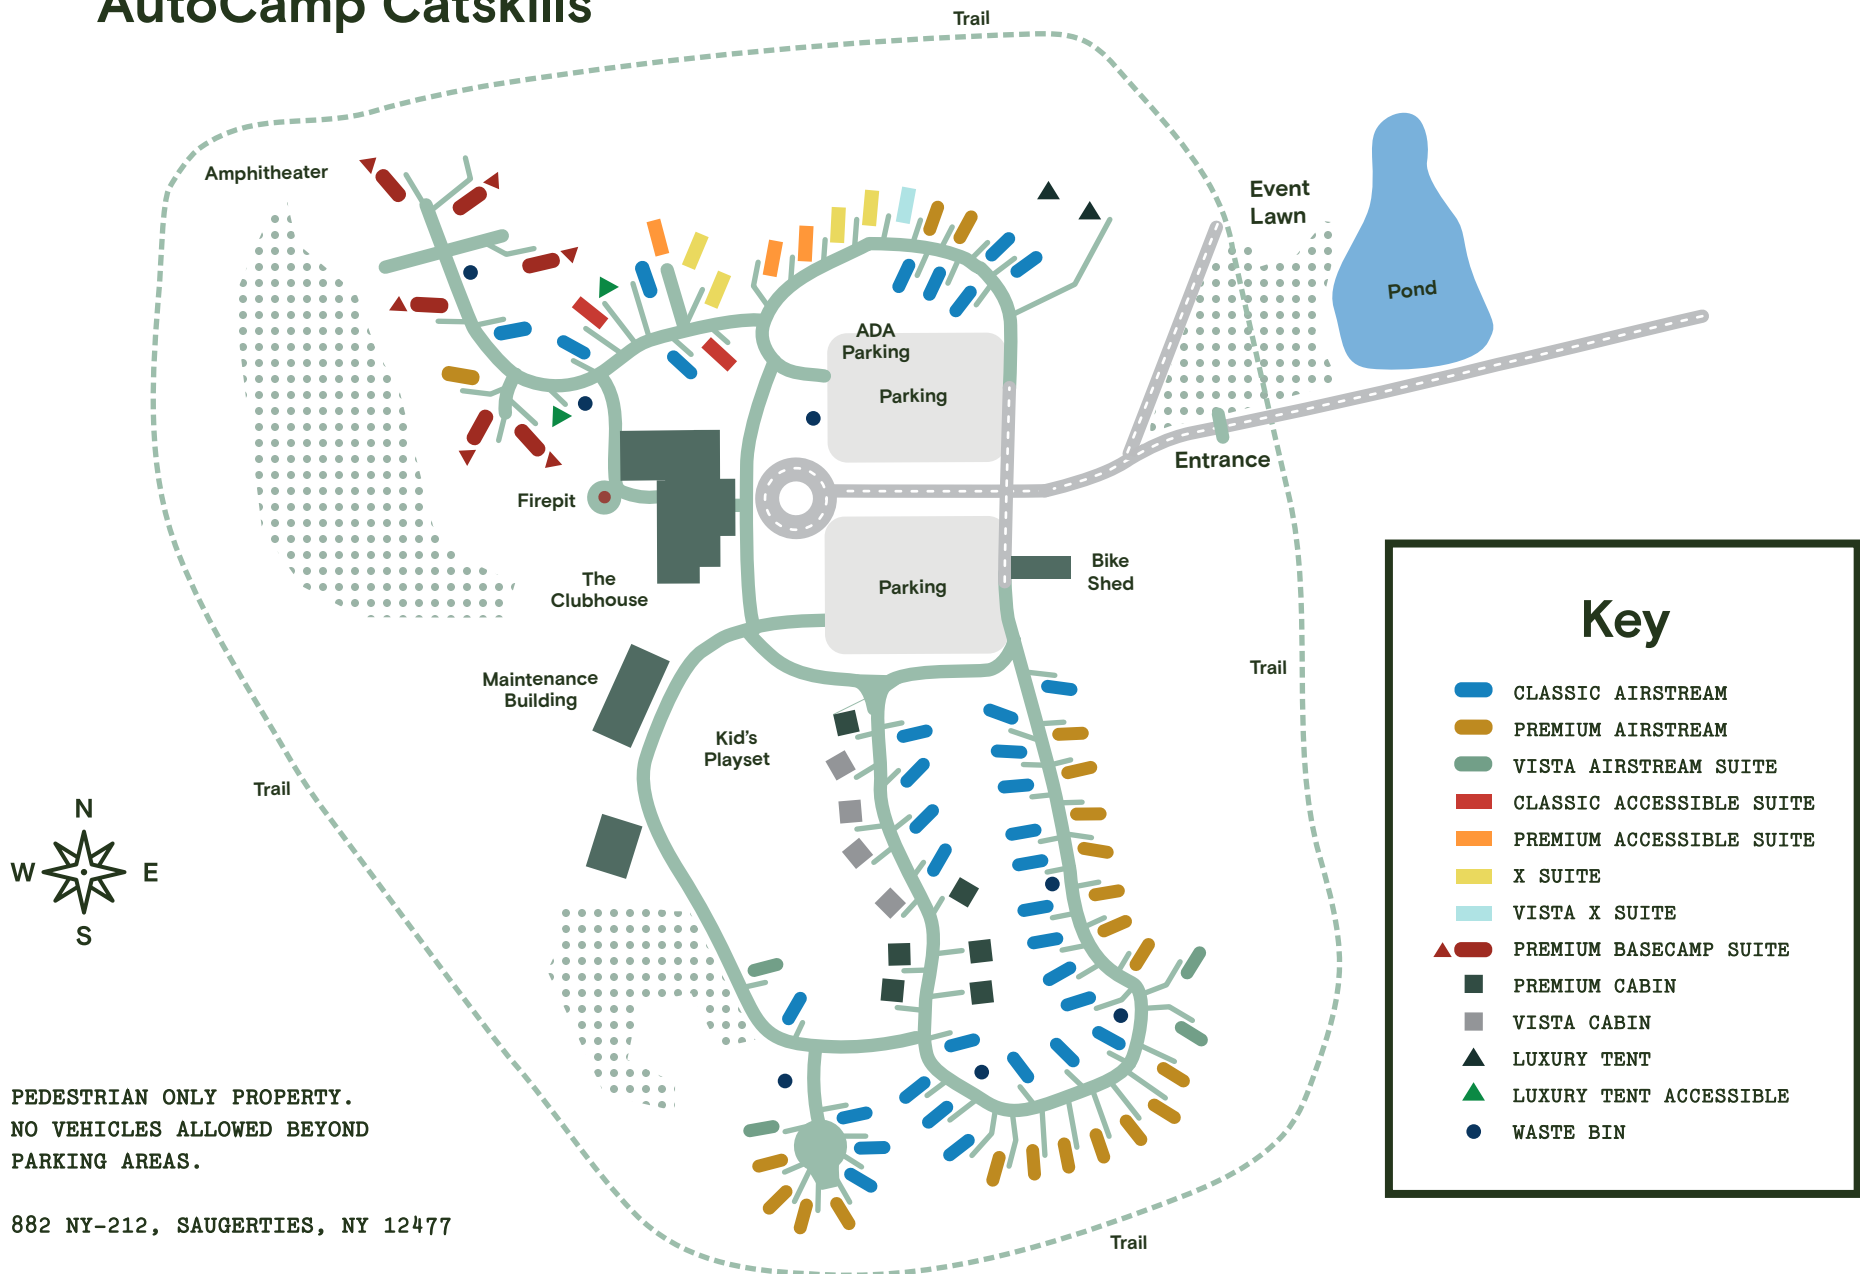

Property Map

A U T O C A M P

C A T S K I L L S

AutoCamp Catskills

Property Map

A U T O C A M P
CATSKILLS

AutoCamp Catskills

Key

- ▭ CLASSIC AIRSTREAM
- ▭ PREMIUM AIRSTREAM
- ▭ VISTA AIRSTREAM SUITE
- ▴ CLASSIC ACCESSIBLE SUITE
- ▴ PREMIUM ACCESSIBLE SUITE
- ▭ X SUITE
- ▭ VISTA X SUITE
- ▴ PREMIUM BASECAMP SUITE
- ▭ PREMIUM CABIN
- ▭ VISTA CABIN
- ▴ LUXURY TENT
- ▴ LUXURY TENT ACCESSIBLE
- WASTE BIN

PEDESTRIAN ONLY PROPERTY.
NO VEHICLES ALLOWED BEYOND
PARKING AREAS.

882 NY-212, SAUGERTIES, NY 12477