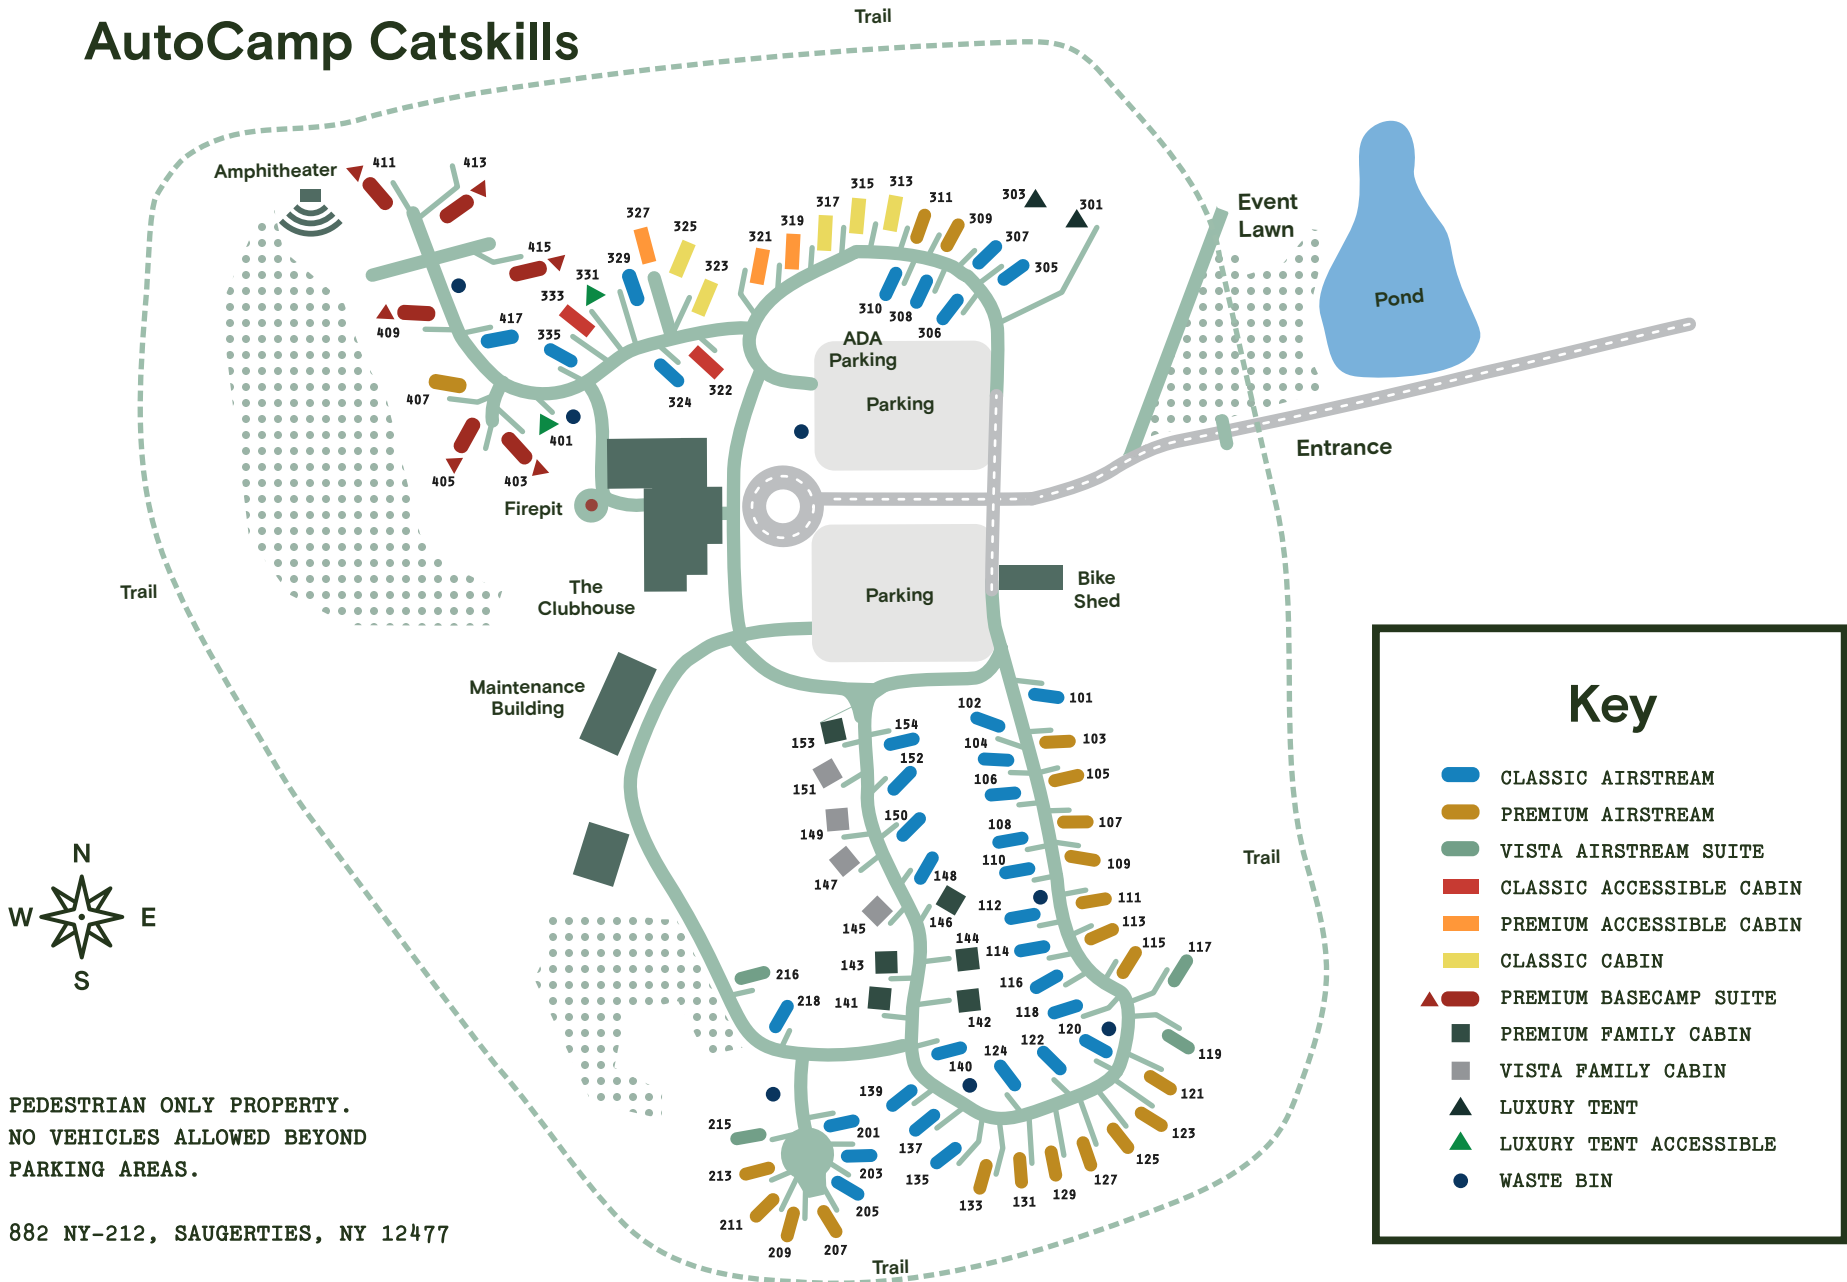

Property Map

A U T O C A M P

C A T S K I L L S

AutoCamp Catskills

Property Map

A U T O C A M P
CATSKILLS

AutoCamp Catskills

Key

- ▭ CLASSIC AIRSTREAM
- ▭ PREMIUM AIRSTREAM
- ▭ VISTA AIRSTREAM SUITE
- ▴ CLASSIC ACCESSIBLE SUITE
- ▴ PREMIUM ACCESSIBLE SUITE
- ▭ X SUITE
- ▭ VISTA X SUITE
- ▴ PREMIUM BASECAMP SUITE
- ▭ PREMIUM CABIN
- ▭ VISTA CABIN
- ▴ LUXURY TENT
- ▴ LUXURY TENT ACCESSIBLE
- WASTE BIN

PEDESTRIAN ONLY PROPERTY.
NO VEHICLES ALLOWED BEYOND
PARKING AREAS.

882 NY-212, SAUGERTIES, NY 12477