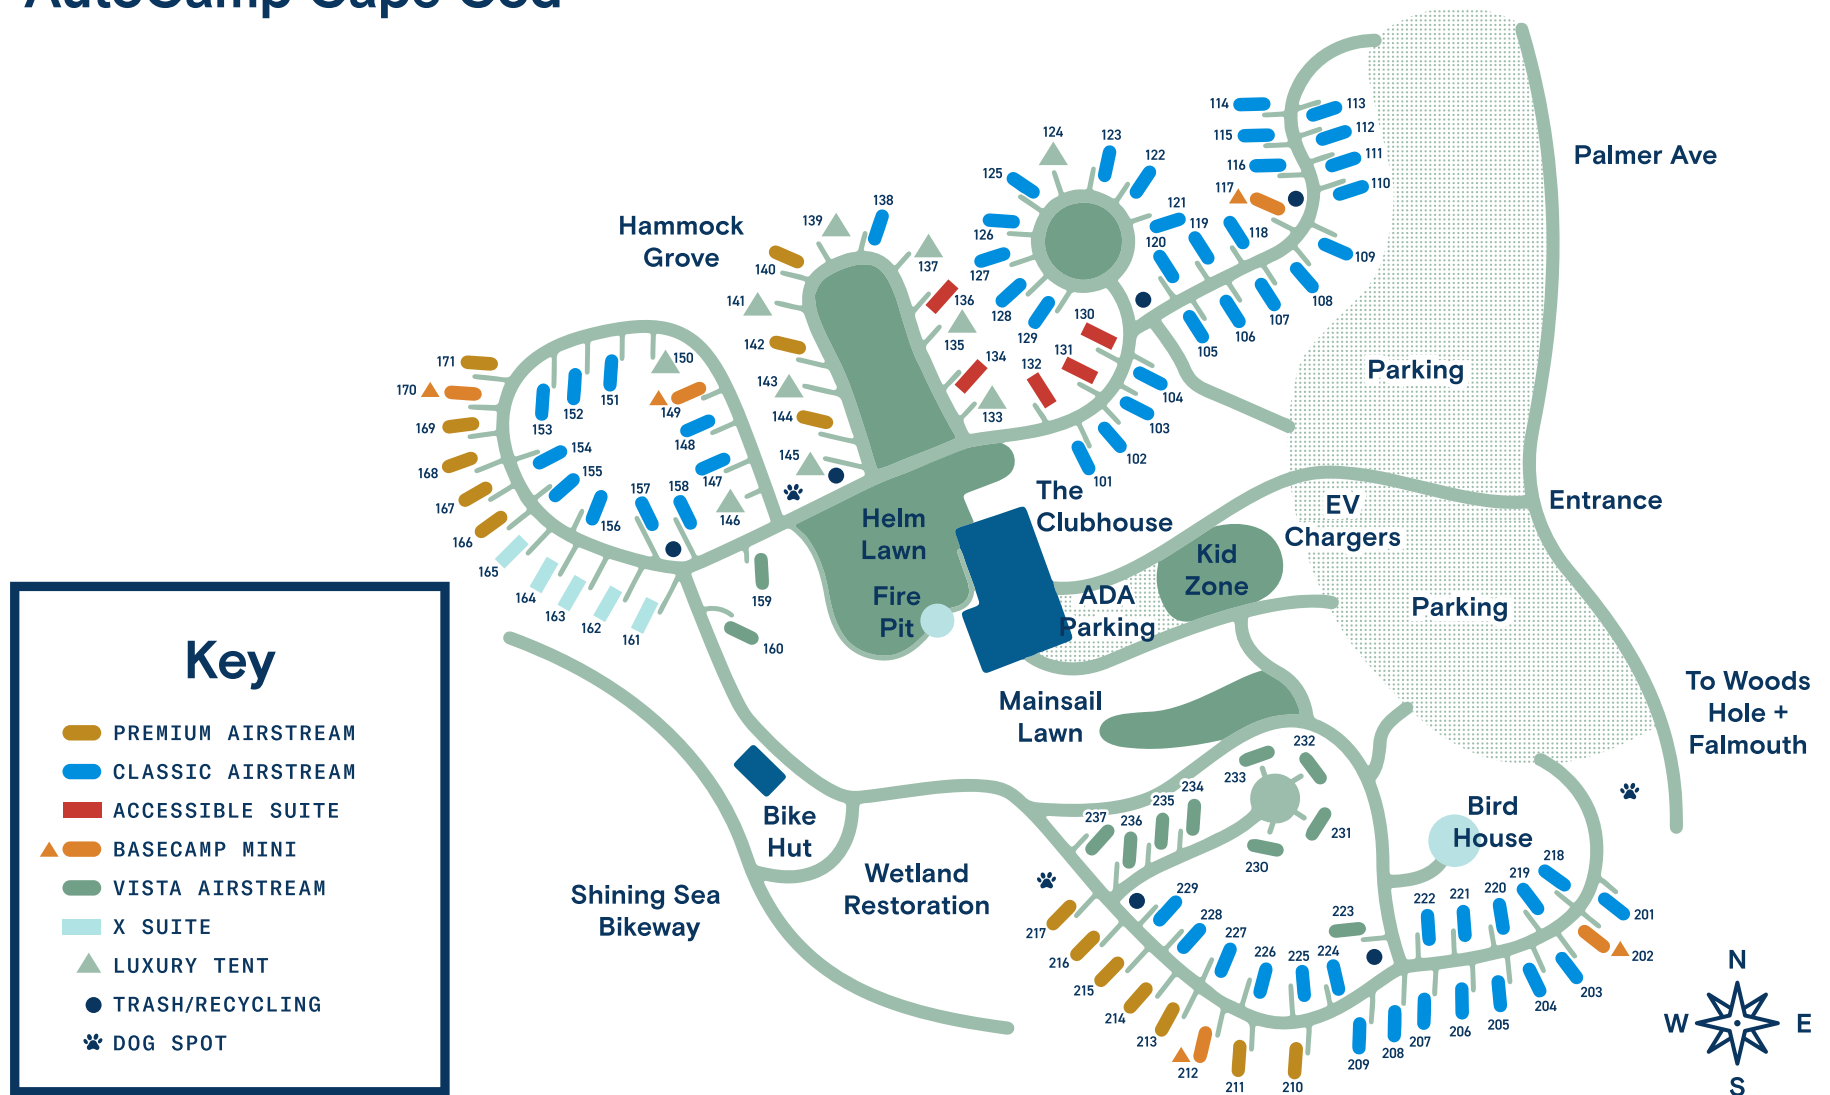

Property Map

AUTOCAMP

CAPE COD

AutoCamp Cape Cod

PEDESTRIAN ONLY PROPERTY. NO VEHICLES ALLOWED BEYOND PARKING AREAS.
AUTOCAMP CAPE COD 836 PALMER AVE, FALMOUTH, MA 02540