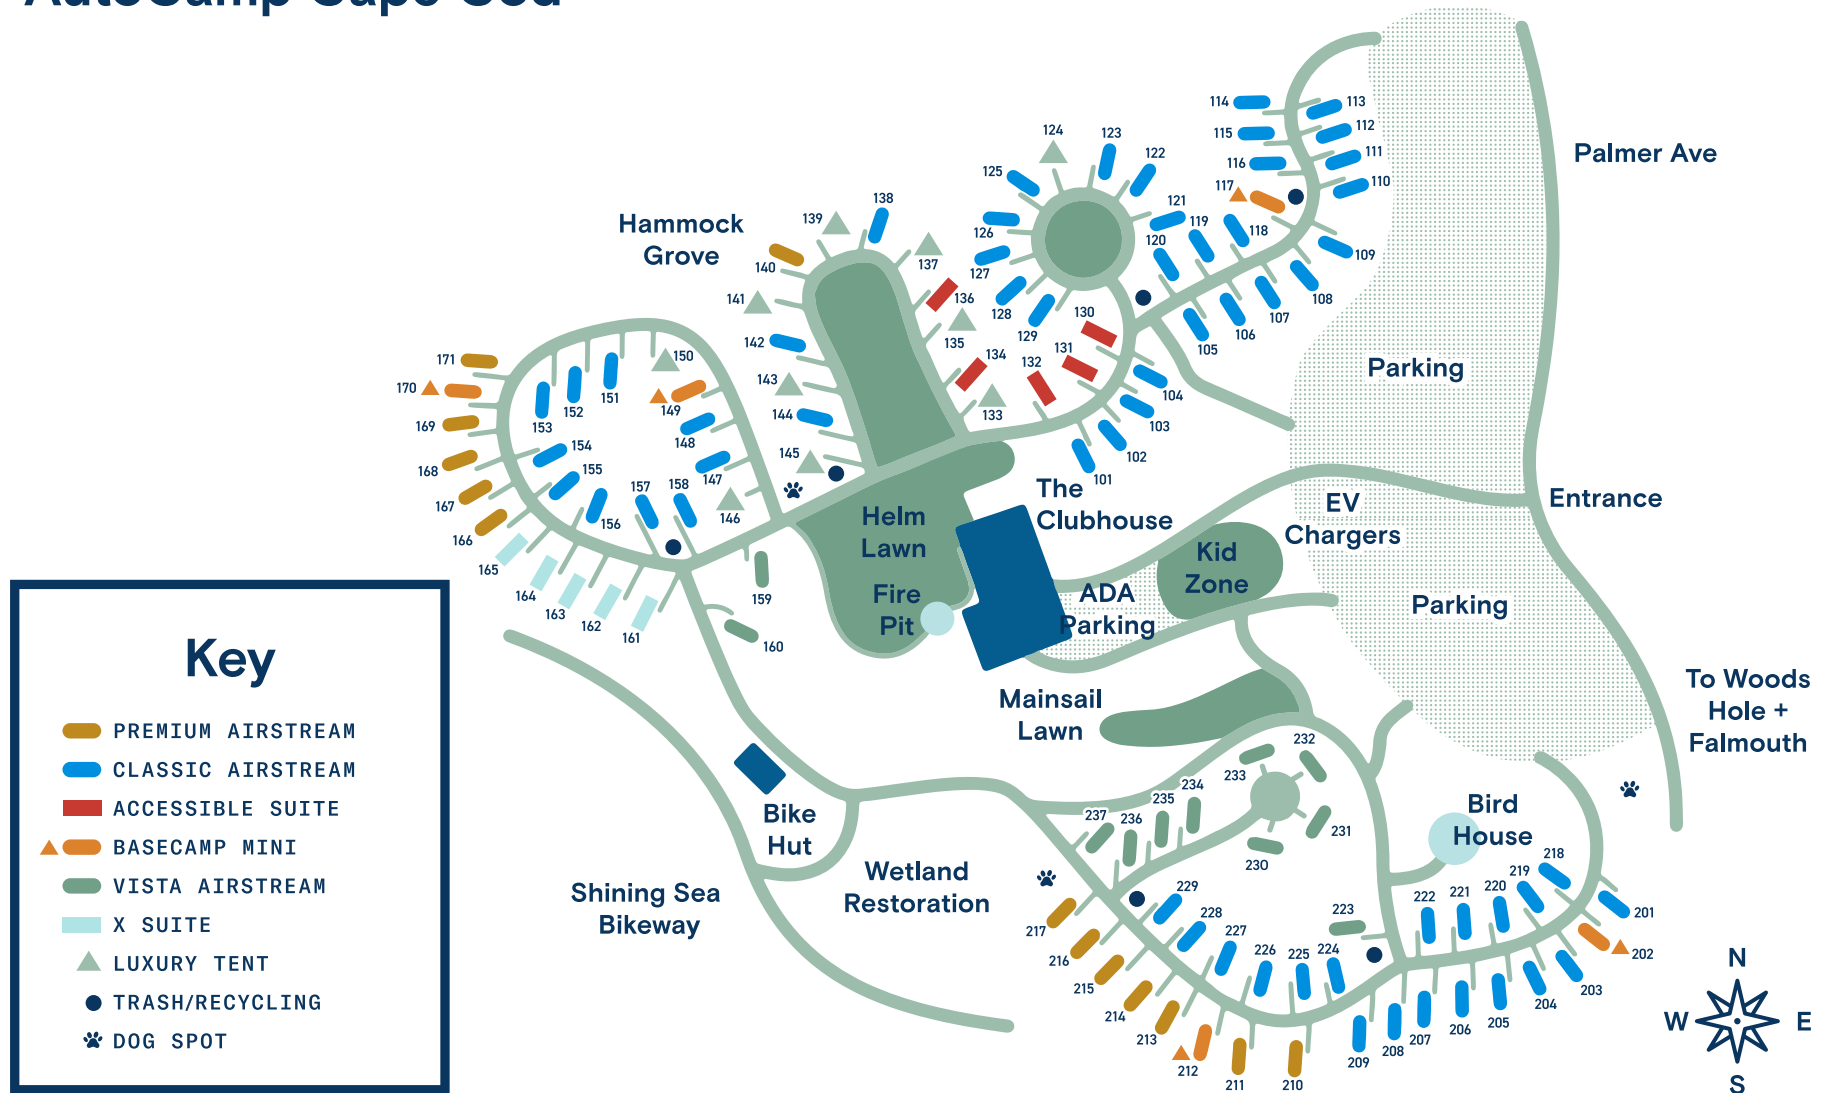

Property Map

AUTOCAMP

CAPE COD

AutoCamp Cape Cod

PEDESTRIAN ONLY PROPERTY. NO VEHICLES ALLOWED BEYOND PARKING AREAS.
 AUTOCAMP CAPE COD 836 PALMER AVE, FALMOUTH, MA 02540