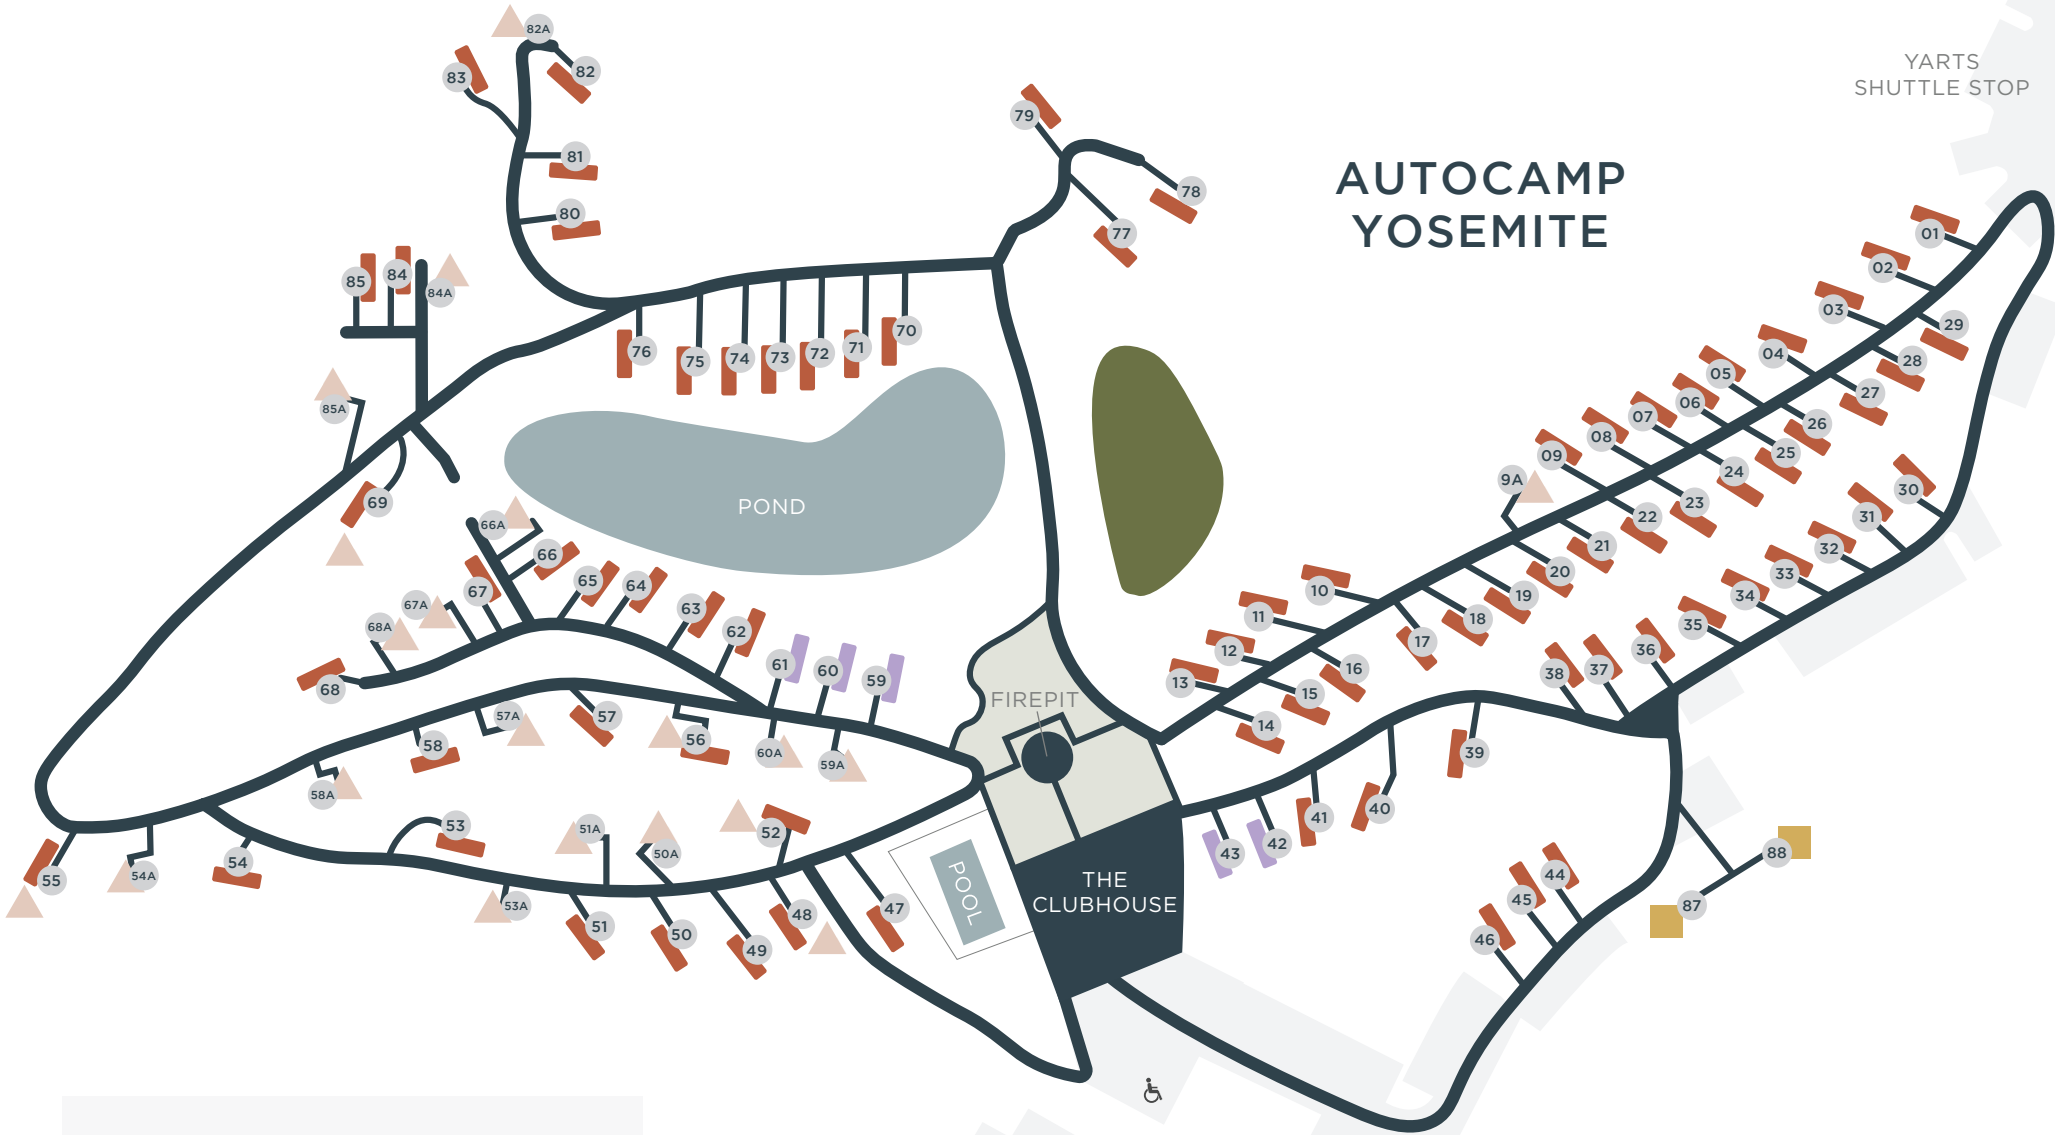

YARTS  
SHUTTLE STOP

# AUTOCAMP YOSEMITE

-  AIRSTREAM
-  ACCESSIBLE
-  TENT
-  CABIN

FRONT DESK PHONE: 209.742.2624  
WIFI NETWORK: AutoCamp  
ADDRESS: 6323 CA-140, Midpines, CA 95345  
QUIET HOURS: 10PM to 8AM